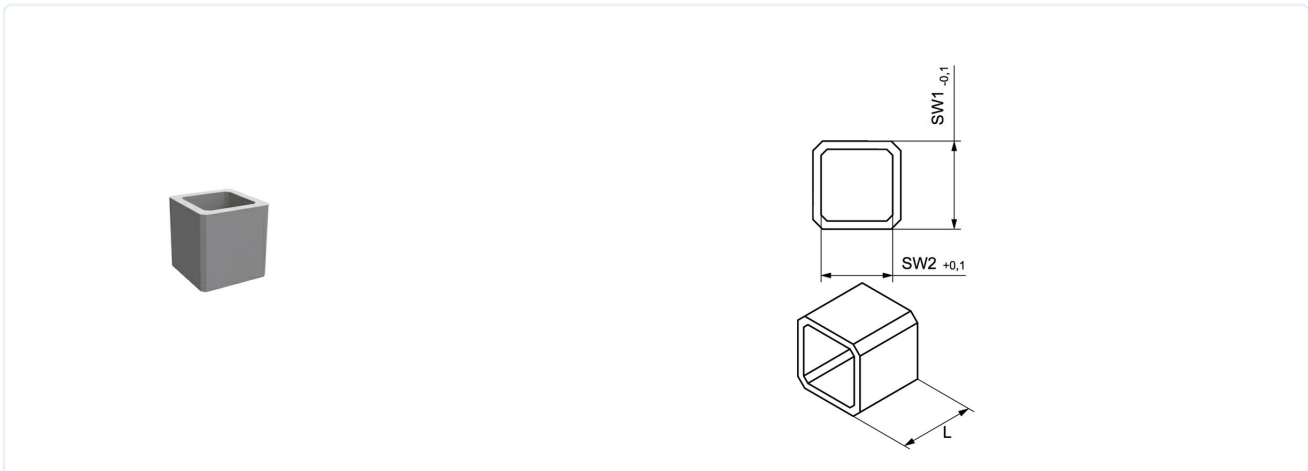

Square adapter

L	SW1	SW2	Material	Type
10	11	9	Steel	VK1109
16	14	11	Steel	VK1411
16	14	12	Steel	VK1412
17	17	11	Steel	VK1711
17	17	14	Steel	VK1714
22	22	14	Steel	VK2214
22	22	17	Steel	VK2217
27	27	17	Steel	VK2717
27	27	22	Steel	VK2722
36	36	27	Steel	VK3627

L	SW1	SW2	Material	Type
10	11	9	Stainless steel 1.4401	VK1109E
16	14	11	Stainless steel 1.4401	VK1411E
17	17	14	Stainless steel 1.4401	VK1714E
22	22	17	Stainless steel 1.4401	VK2217E
27	27	22	Stainless steel 1.4401	VK2722E
36	36	27	Stainless steel 1.4401	VK3627E

Illustrations non-binding
Design, dimensional and material changes reserved

Armatures / Ball valves - automatically operated / Other materials - A03 / Square adapter Series VK