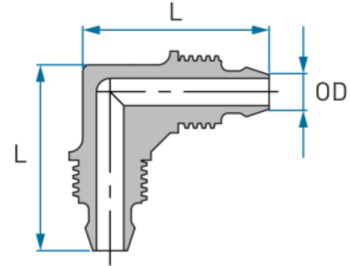

## Union Elbow

Size Units Metric	Material Reinforced Polypropylene	Thread Type BSPT	Color Blue
Temperature Range +4° C up to +90° C (+40° F up to +195° F)	Working Pressure Up to 14 bar (200 psi) at +20° C	Tube Outer Diameter 1 8 mm	

D 16 mm

L 23.5 mm

d small 7.2 mm

Tube OD mm 8